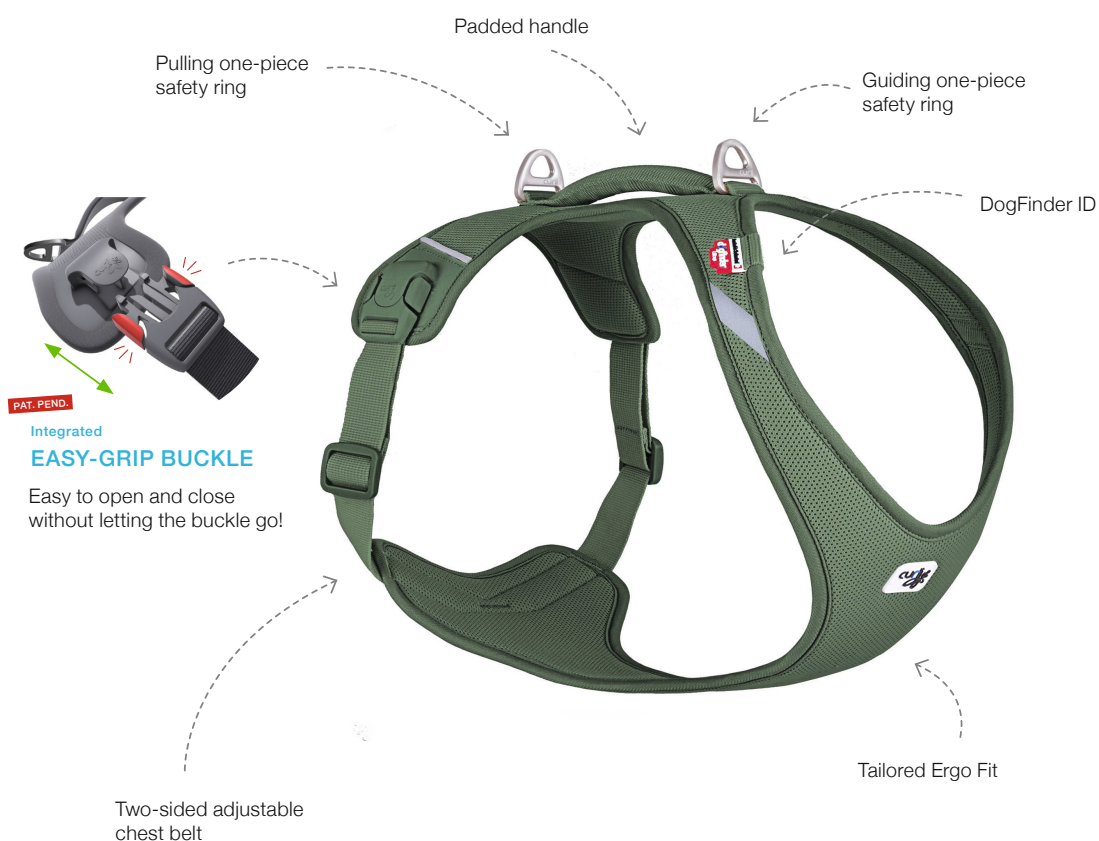

FACTSHEET

curli Belka Harness Air Mesh

A HARNESS IS NOT JUST GEAR.
IT IS AN ATTITUDE.

★★
COMFORT

- ✓ Vest Harness
- ✓ light weight
- ✓ matching leashes
- ✓ 4 sizes

The **Harness specialist**
from Switzerland 

Function & Design

AIR MESH

- Ultra-lightweight, breathable air mesh material for maximum comfort
- With cooling effect: the harness cools when immersed in water, as the stored water between the fabrics works as a heat exchanger – ideal on warm summer days

TAILORED ERGO FIT

- Significantly improved ergonomics and optimized fit due to new Tailored Ergo Fit pattern and new size scale

curli SAFETY

- DogFinder ID to help you find your dog in case it gets lost

Colors

dogfinder™

hosted in Switzerland

Die Dogfinder-ID ist in jedem curli Harness integriert.
 Sie hilft, einen entlaufenen Hund schneller wiederzufinden.
 Der curli-Dogfinder bietet Hundehaltern die Möglichkeit, einen Hund in einer zentralen Datenbank zu erfassen, so dass entlaufene Hunde leicht identifiziert werden können.